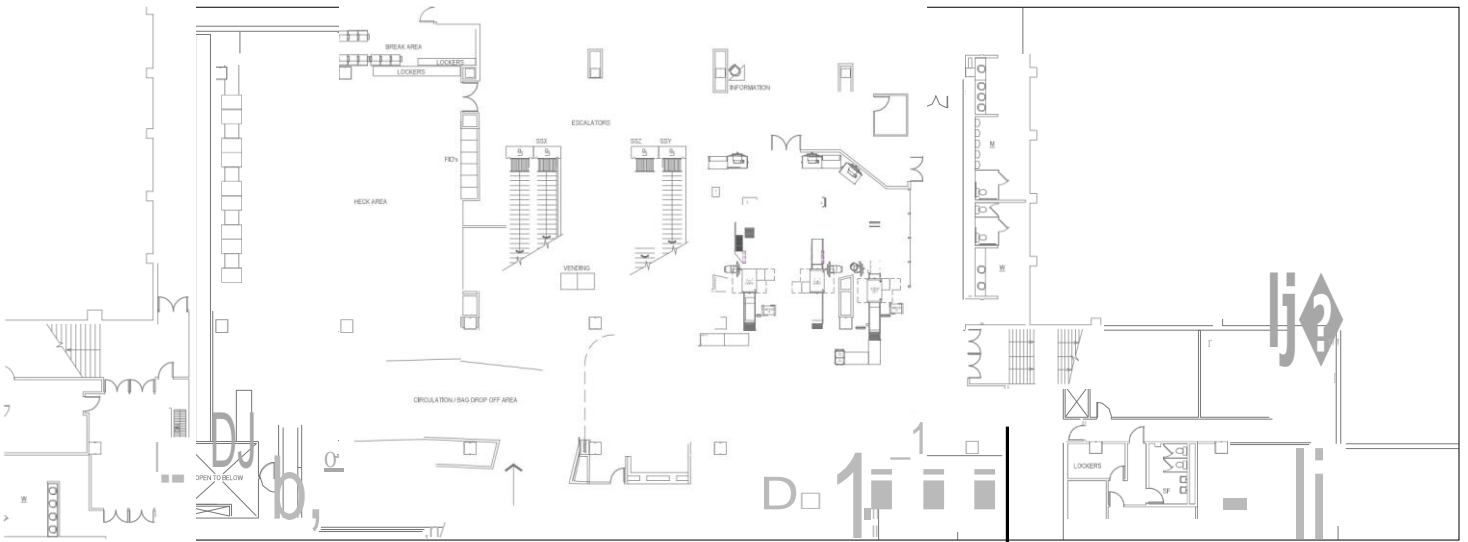

GENERAL SERVICES ADMINISTRATION

EXHIBIT A

LEGEND:
◆ LEASED OFFICE SPACE

Port of Seattle/Aviation Properties
Seattle-Tacoma International Airport
S. 1380 SOUTH SATELLITE
R/S LEVEL