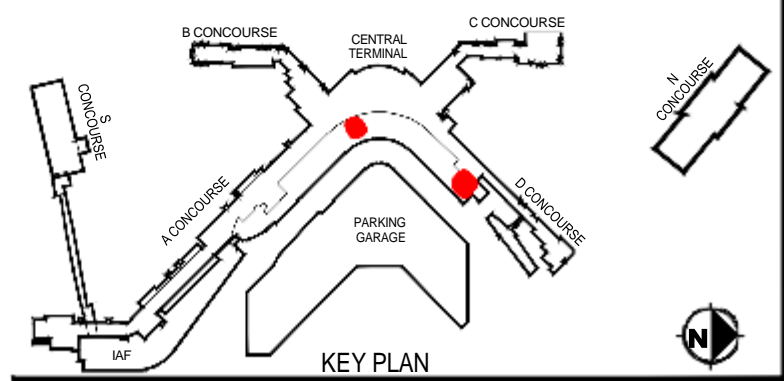

GENERAL SERVICES ADMINISTRATION

Item No. 8c_attach_3
Meeting Date: May 10, 2022

EXHIBIT A

LEGEND:
 LEASED OFFICE SPACE

Port of Seattle/Aviation Properties Seattle-Tacoma International Airport		DATE: 21MAR2022
BUILDING: MAIN TERMINAL LEVEL: MEZZANINE LOCATION:		SCALE: AS SHOWN
DRAWN BY:		CHECKED BY:
EXHIBIT NO. 1		1

V:\AV-Properties\01_PROPworks\00_Projects\Properties\2022\2020318_TSA_Lease_Amendments\CAD\TSA_Lease_#000307.dwg 21-Mar-22 10:55 AM

GENERAL SERVICES ADMINISTRATION

EXHIBIT A

LEGEND:

 LEASED OFFICE SPACE

Port of Seattle/Aviation Properties Seattle-Tacoma International Airport	
BUILDING:	MAIN TERMINAL
LEVEL:	TICKETING/CONCOURSE
LOCATION:	
DATE:	21MAR2022
SCALE:	AS SHOWN
DRAWN BY:	
CHECKED BY:	
EXHIBIT NO.	1

V:\AV-Properties\01_PROP\works\00_Properties\2022\220318_TSA_Lease_Amendments\CAD\TSA_Lease_#000307.dwg 21-Mar-22 10:55 AM

GENERAL SERVICES ADMINISTRATION

EXHIBIT A

LEGEND:
 LEASED OFFICE SPACE

Port of Seattle/Aviation Properties Seattle-Tacoma International Airport		DATE: 21MAR2022
BUILDING: MAIN TERMINAL LEVEL: BRIDGE LEVEL LOCATION:		SCALE: AS SHOWN
DRAWN BY:		CHECKED BY:
EXHIBIT NO. 1		1