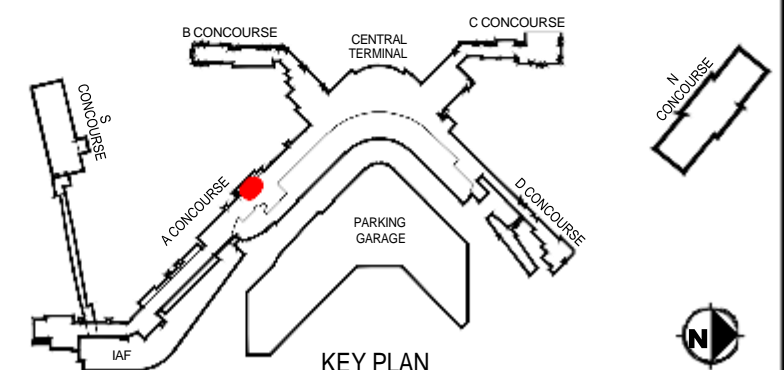

GENERAL SERVICES ADMINISTRATION

Item No. 8c_attach_3
Meeting Date: May 10, 2022

EXHIBIT A

LEGEND:
 LEASED OFFICE SPACE

Port of Seattle/Aviation Properties Seattle-Tacoma International Airport		DATE: 21MAR2022
BUILDING: MAIN TERMINAL LEVEL: MEZZANINE LOCATION:		SCALE: AS SHOWN
DRAWN BY:		CHECKED BY:
EXHIBIT NO. 1		1

V:\AV-Properties\01_PROPworks\00_Projects\Properties\2022\2020318_TSA_Lease_Amendments\CAD\TSA_Lease_#000307.dwg 21-Mar-22 10:55 AM

GENERAL SERVICES ADMINISTRATION

EXHIBIT A

LEGEND:

 LEASED OFFICE SPACE

Port of Seattle/Aviation Properties Seattle-Tacoma International Airport	
BUILDING:	MAIN TERMINAL
LEVEL:	TICKETING/CONCOURSE
LOCATION:	
DATE:	21MAR2022
SCALE:	AS SHOWN
DRAWN BY:	
CHECKED BY:	
EXHIBIT NO.	1

V:\AV-Properties\01_PROP\works\00_Properties\2022\220318_TSA_Lease_Amendments\CAD\TSA_Lease_#000307.dwg 21-Mar-22 10:55 AM

GENERAL SERVICES ADMINISTRATION

EXHIBIT A

LEGEND:
 LEASED OFFICE SPACE

Port of Seattle/Aviation Properties Seattle-Tacoma International Airport		DATE: 21MAR2022
BUILDING: MAIN TERMINAL LEVEL: BRIDGE LEVEL LOCATION:		SCALE: AS SHOWN
DRAWN BY:		CHECKED BY:
EXHIBIT NO. 1		1