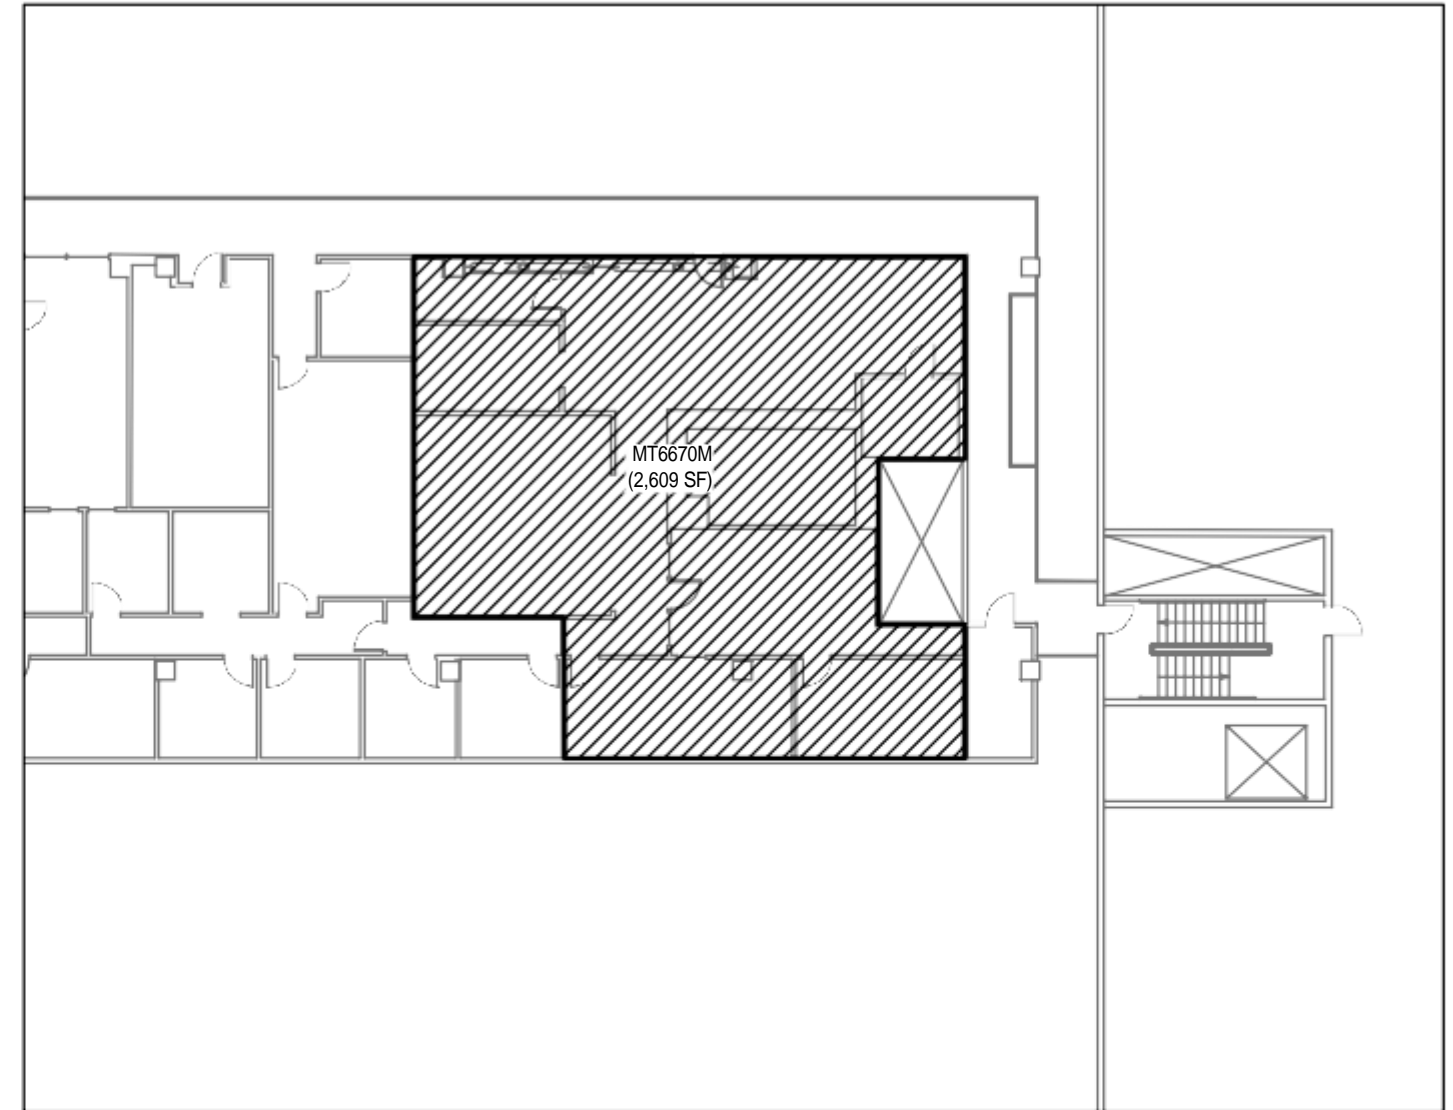

GENERAL SERVICES ADMINISTRATION

Item No. 8c_attach_3
Meeting Date: May 10, 2022

EXHIBIT A

LEGEND:
 LEASED OFFICE SPACE

Port of Seattle/Aviation Properties Seattle-Tacoma International Airport		DATE: 21MAR2022
BUILDING: MAIN TERMINAL LEVEL: MEZZANINE LOCATION:		SCALE: AS SHOWN
DRAWN BY:		CHECKED BY:
EXHIBIT NO. 1		1

V:\AV-Properties\01_PROPworks\00_Projects\Properties\2022\2020318_TSA_Lease_Amendments\CAD\TSA_Lease_#000307.dwg 21-Mar-22 10:55 AM

GENERAL SERVICES ADMINISTRATION

EXHIBIT A

LEGEND:

 LEASED OFFICE SPACE

Port of Seattle/Aviation Properties Seattle-Tacoma International Airport	
BUILDING:	MAIN TERMINAL
LEVEL:	TICKETING/CONCOURSE
LOCATION:	
DATE:	21MAR2022
SCALE:	AS SHOWN
DRAWN BY:	
CHECKED BY:	
EXHIBIT NO.	1