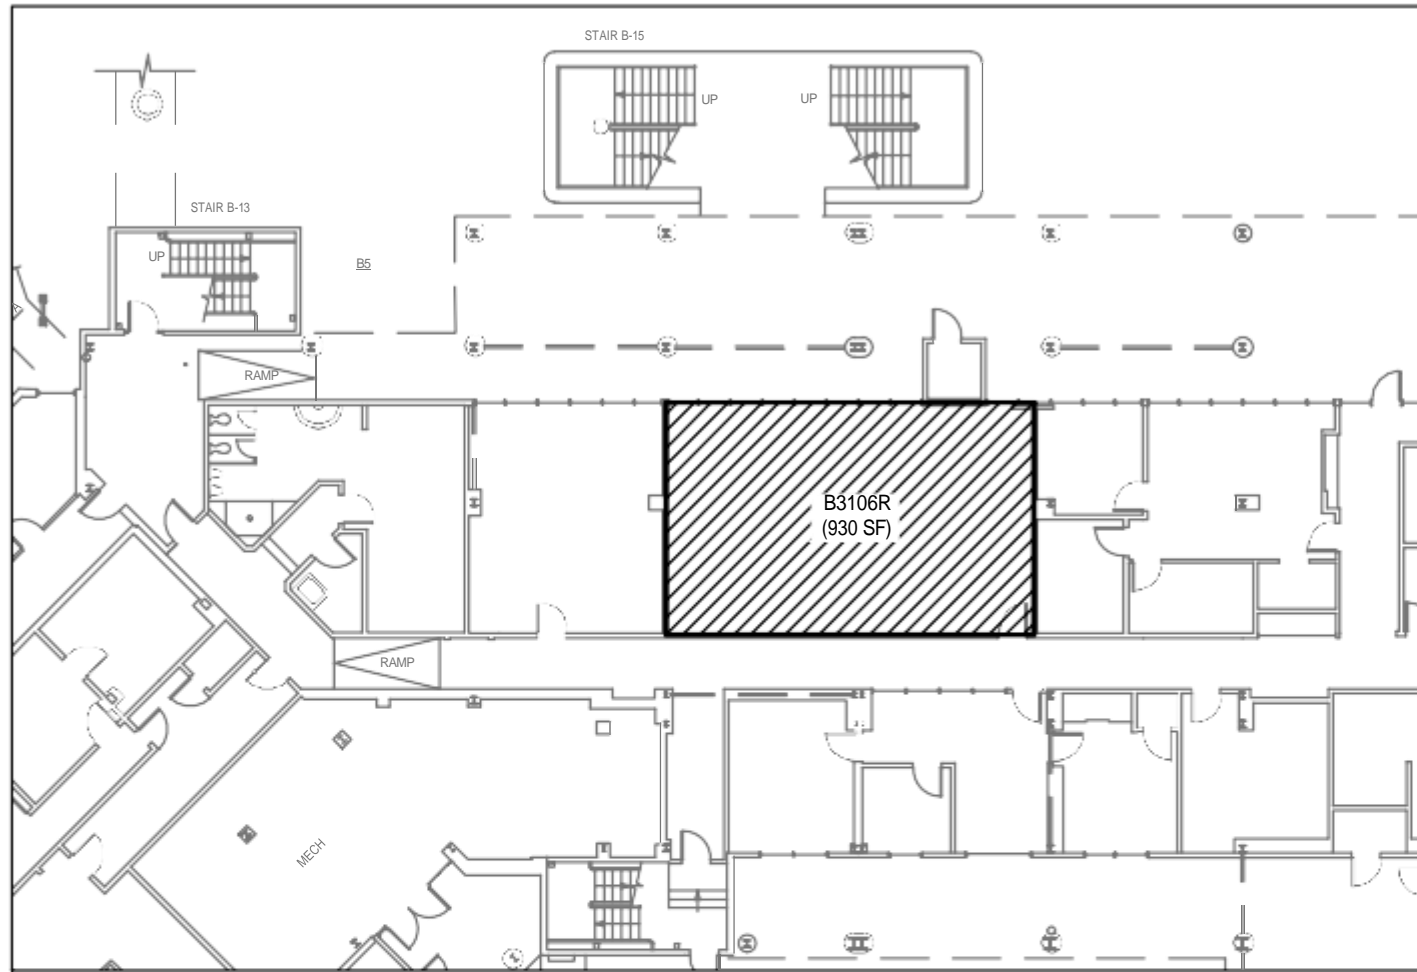

V:\AV-Properties\01_PROP\works\00_Properties\2022\220318_TSA_Lease_Amendments\CAD\TSA_Lease_#000307.dwg 21-Mar-22 10:55 AM

GENERAL SERVICES ADMINISTRATION

EXHIBIT A

LEGEND:
 LEASED OFFICE SPACE

Port of Seattle/Aviation Properties Seattle-Tacoma International Airport		DATE: 21MAR2022
BUILDING: MAIN TERMINAL LEVEL: BRIDGE LEVEL LOCATION:		SCALE: AS SHOWN
DRAWN BY:		CHECKED BY:
EXHIBIT NO. 1		1

V:\AV-Properties\01_PROPworks\00_Projects\Properties\2022\2020318_TSA_Lease_Amendments\CAD\TSA_Lease_#000307.dwg 21-Mar-22 10:55 AM

GENERAL SERVICES ADMINISTRATION

EXHIBIT A

LEGEND:
 LEASED OFFICE SPACE

Port of Seattle/Aviation Properties Seattle-Tacoma International Airport		DATE: 07/FEB/2022
BUILDING: MAIN TERMINAL		SCALE: AS SHOWN
LEVEL: BAGGAGE		DRAWN BY:
LOCATION:		CHECKED BY:
		EXHIBIT NO. 1