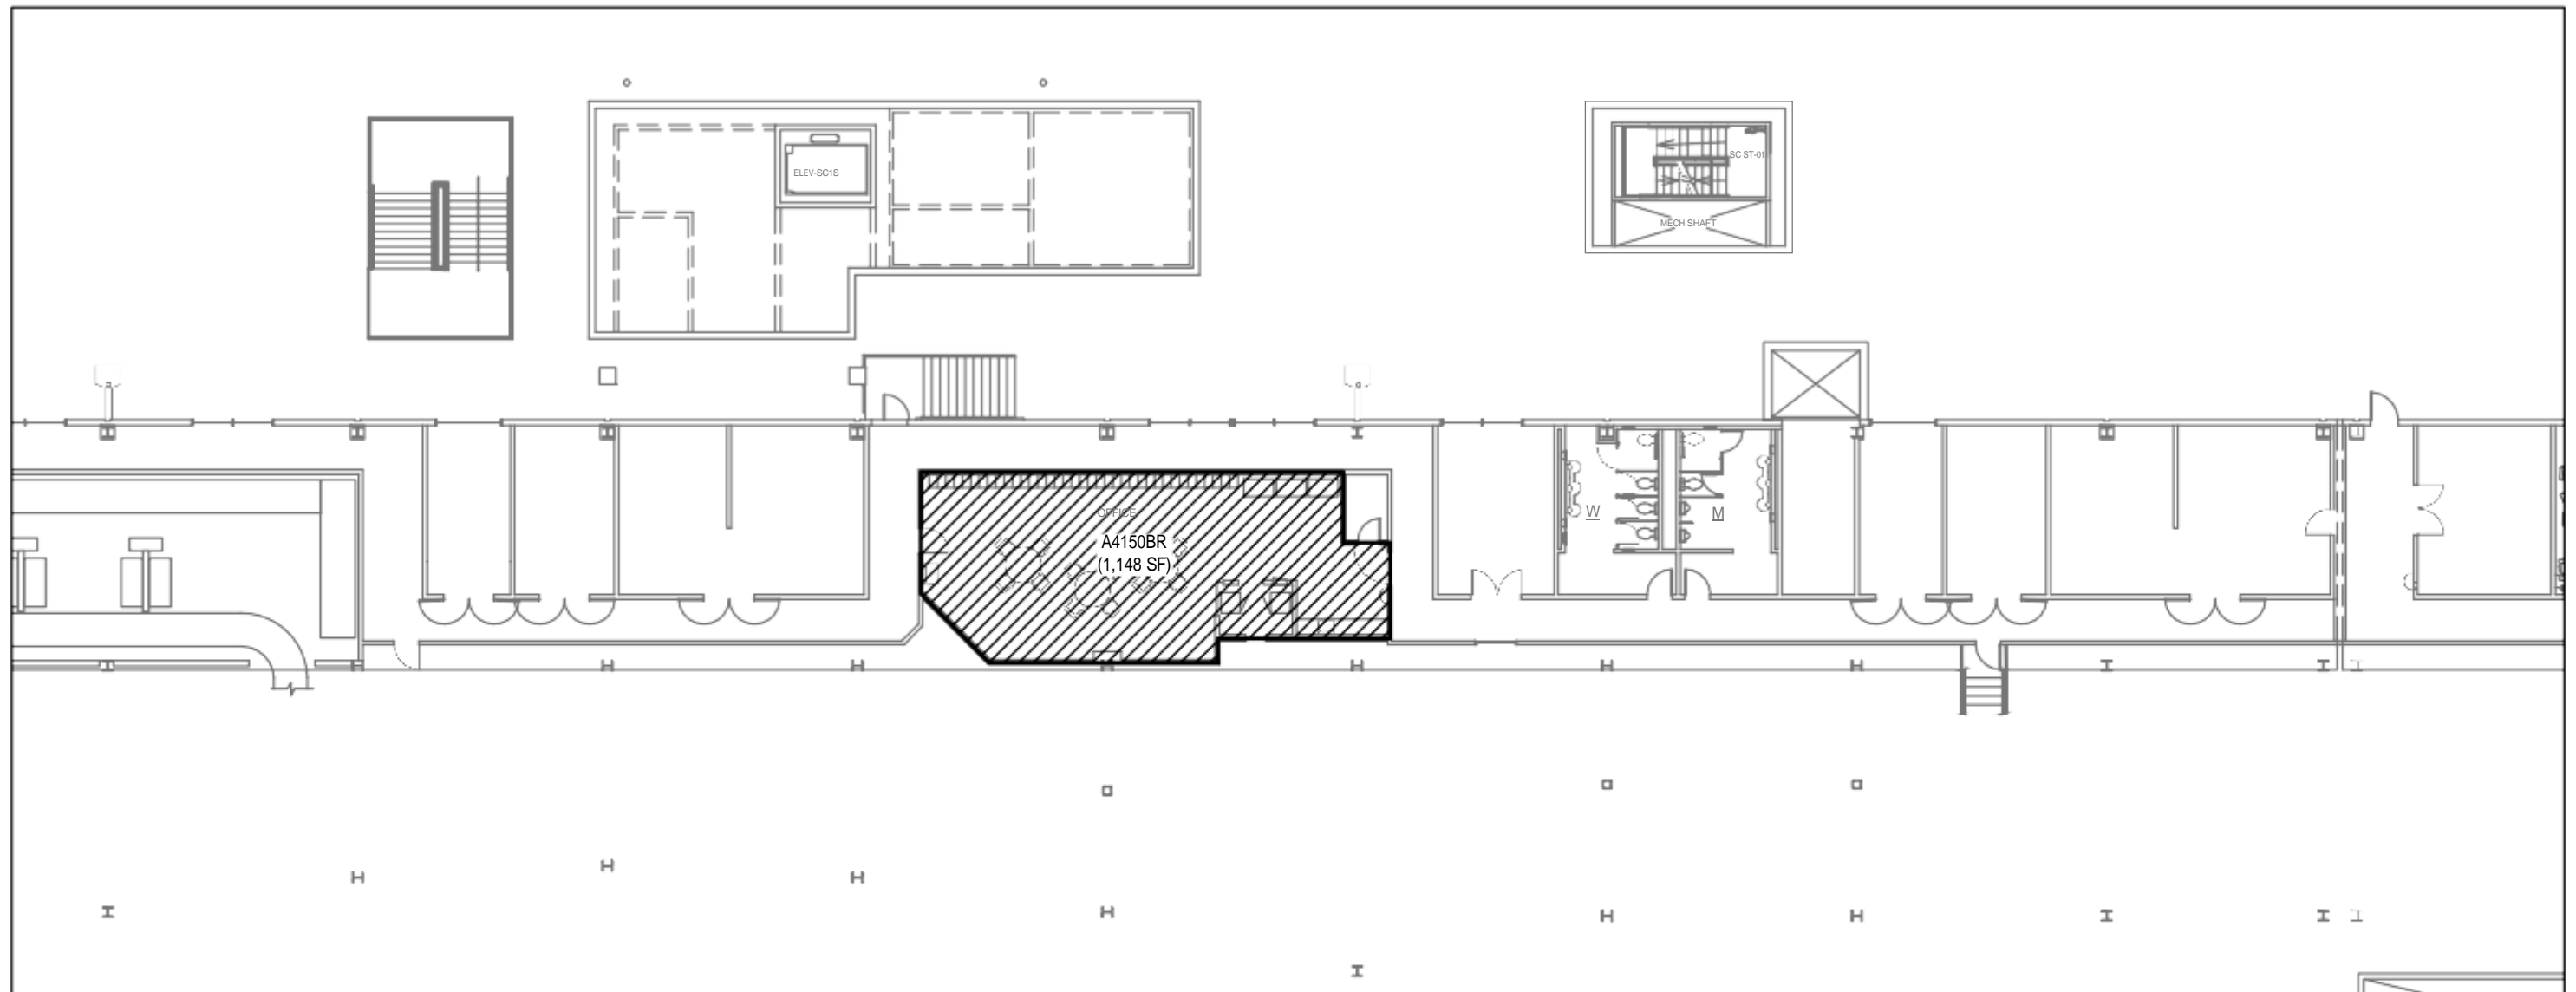

GENERAL SERVICES ADMINISTRATION

EXHIBIT A

LEGEND:
LEASED OFFICE SPACE

Port of Seattle/Aviation Properties Seattle-Tacoma International Airport		DATE: 21MAR2022
BUILDING: MAIN TERMINAL LEVEL: BRIDGE LEVEL LOCATION:		SCALE: AS SHOWN
DRAWN BY:		CHECKED BY:
EXHIBIT NO. 1		1

V:\AV-Properties\01_PROPworks\00_Projects\Properties\2022\2020318_TSA_Lease_Amendments\CAD\TSA_Lease_#000307.dwg 21-Mar-22 10:55 AM