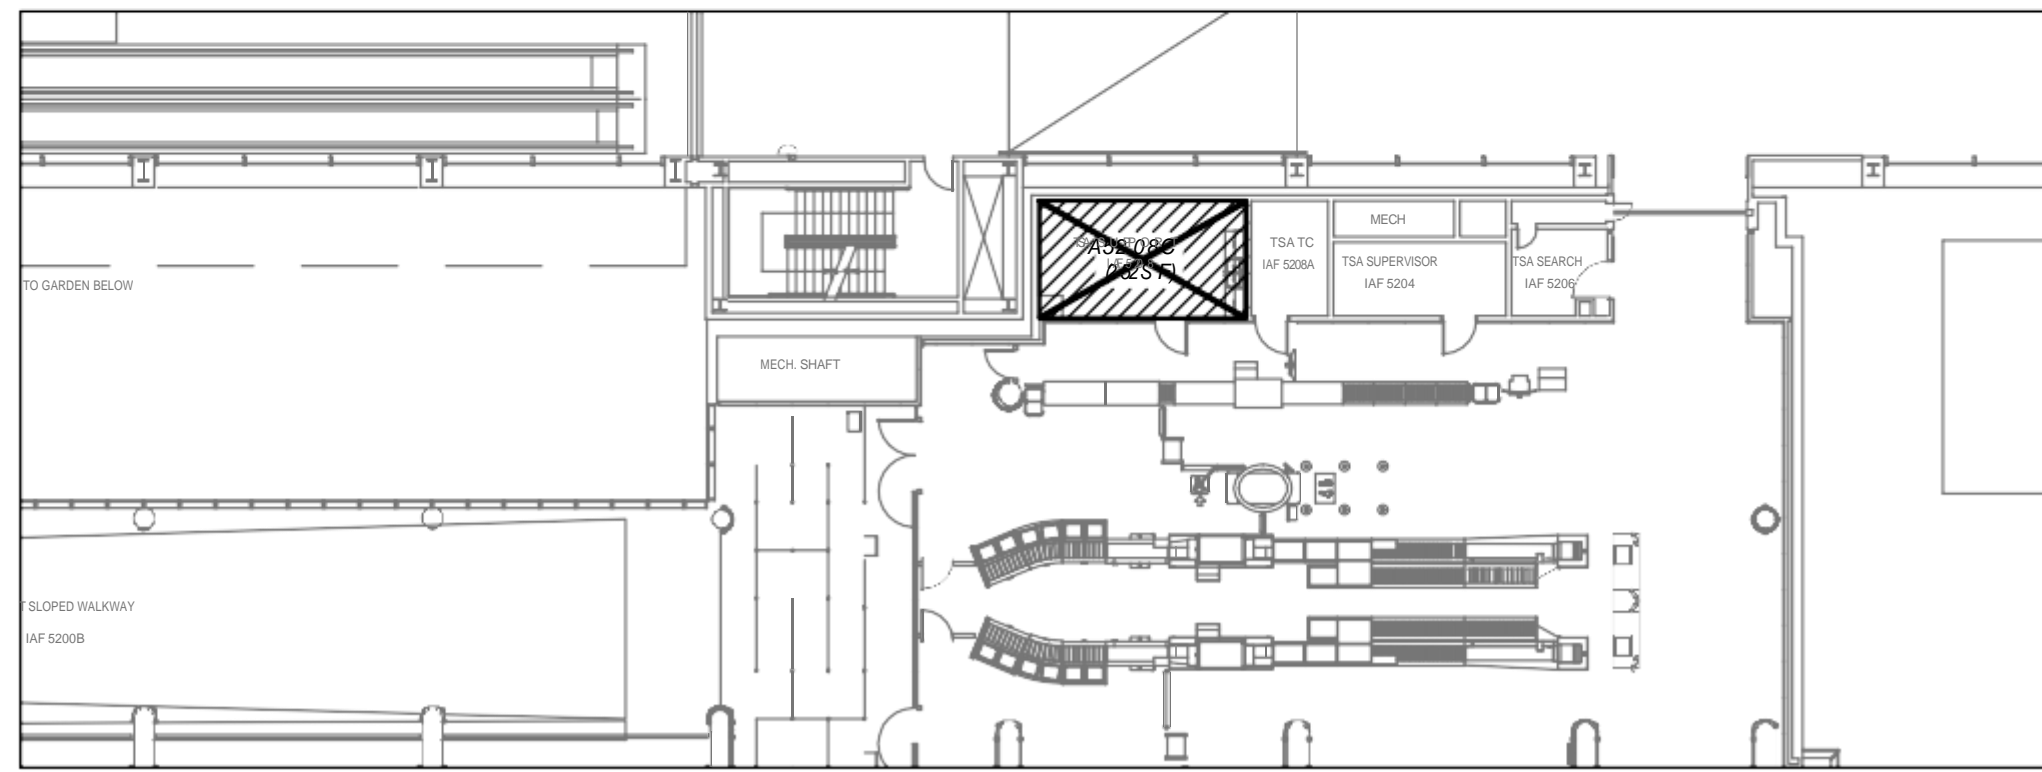

GENERAL SERVICES ADMINISTRATION

Item No. 8c_attach_3
Meeting Date: May 10, 2022

EXHIBIT A

LEGEND:
 LEASED OFFICE SPACE

Port of Seattle/Aviation Properties Seattle-Tacoma International Airport		DATE: 21MAR2022
BUILDING: MAIN TERMINAL LEVEL: MEZZANINE LOCATION:		SCALE: AS SHOWN
DRAWN BY:		CHECKED BY:
EXHIBIT NO. 1		1

V:\AV-Properties\01_PROPworks\00_Projects\Properties\2022\2020318_TSA_Lease_Amendments\CAD\TSA_Lease_#000307.dwg 21-Mar-22 10:55 AM

GENERAL SERVICES ADMINISTRATION

EXHIBIT A

LEGEND:

 LEASED OFFICE SPACE

Port of Seattle/Aviation Properties Seattle-Tacoma International Airport	
BUILDING:	MAIN TERMINAL
LEVEL:	TICKETING/CONCOURSE
LOCATION:	
DATE:	21MAR2022
SCALE:	AS SHOWN
DRAWN BY:	
CHECKED BY:	
EXHIBIT NO.	1