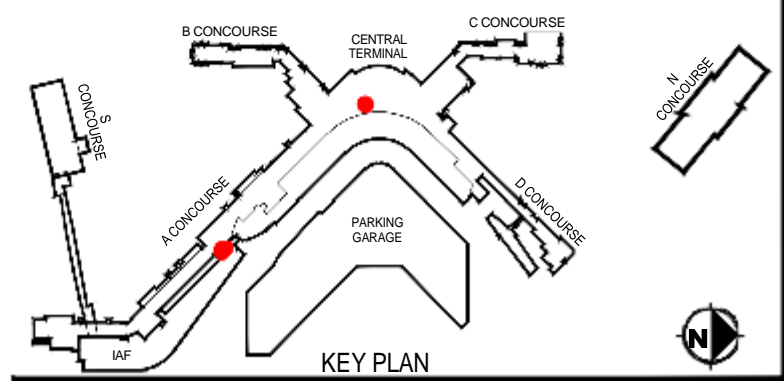

GENERAL SERVICES ADMINISTRATION

Item No. 8c_attach_3
Meeting Date: May 10, 2022

EXHIBIT A

LEGEND:
 LEASED OFFICE SPACE

Port of Seattle/Aviation Properties Seattle-Tacoma International Airport		DATE: 21MAR2022
BUILDING: MAIN TERMINAL LEVEL: MEZZANINE LOCATION:		SCALE: AS SHOWN
DRAWN BY:		CHECKED BY:
EXHIBIT NO. 1		1

V:\AV-Properties\01_PROPworks\00_Projects\Properties\2022\2020318_TSA_Lease_Amendments\CAD\TSA_Lease_#000307.dwg 21-Mar-22 10:55 AM

GENERAL SERVICES ADMINISTRATION

EXHIBIT A

LEGEND:

 LEASED OFFICE SPACE

Port of Seattle/Aviation Properties Seattle-Tacoma International Airport	
BUILDING:	MAIN TERMINAL
LEVEL:	TICKETING/CONCOURSE
LOCATION:	
DATE:	21MAR2022
SCALE:	AS SHOWN
DRAWN BY:	
CHECKED BY:	
EXHIBIT NO.	1

V:\AV-Properties\01_PROP\works\00_Properties\2022\220318_TSA_Lease_Amendments\CAD\TSA_Lease_#000307.dwg 21-Mar-22 10:55 AM

GENERAL SERVICES ADMINISTRATION

EXHIBIT A

LEGEND:
 LEASED OFFICE SPACE

Port of Seattle/Aviation Properties Seattle-Tacoma International Airport		DATE: 21MAR2022
BUILDING: MAIN TERMINAL LEVEL: BRIDGE LEVEL LOCATION:		SCALE: AS SHOWN
DRAWN BY:		CHECKED BY:
EXHIBIT NO. 1		1