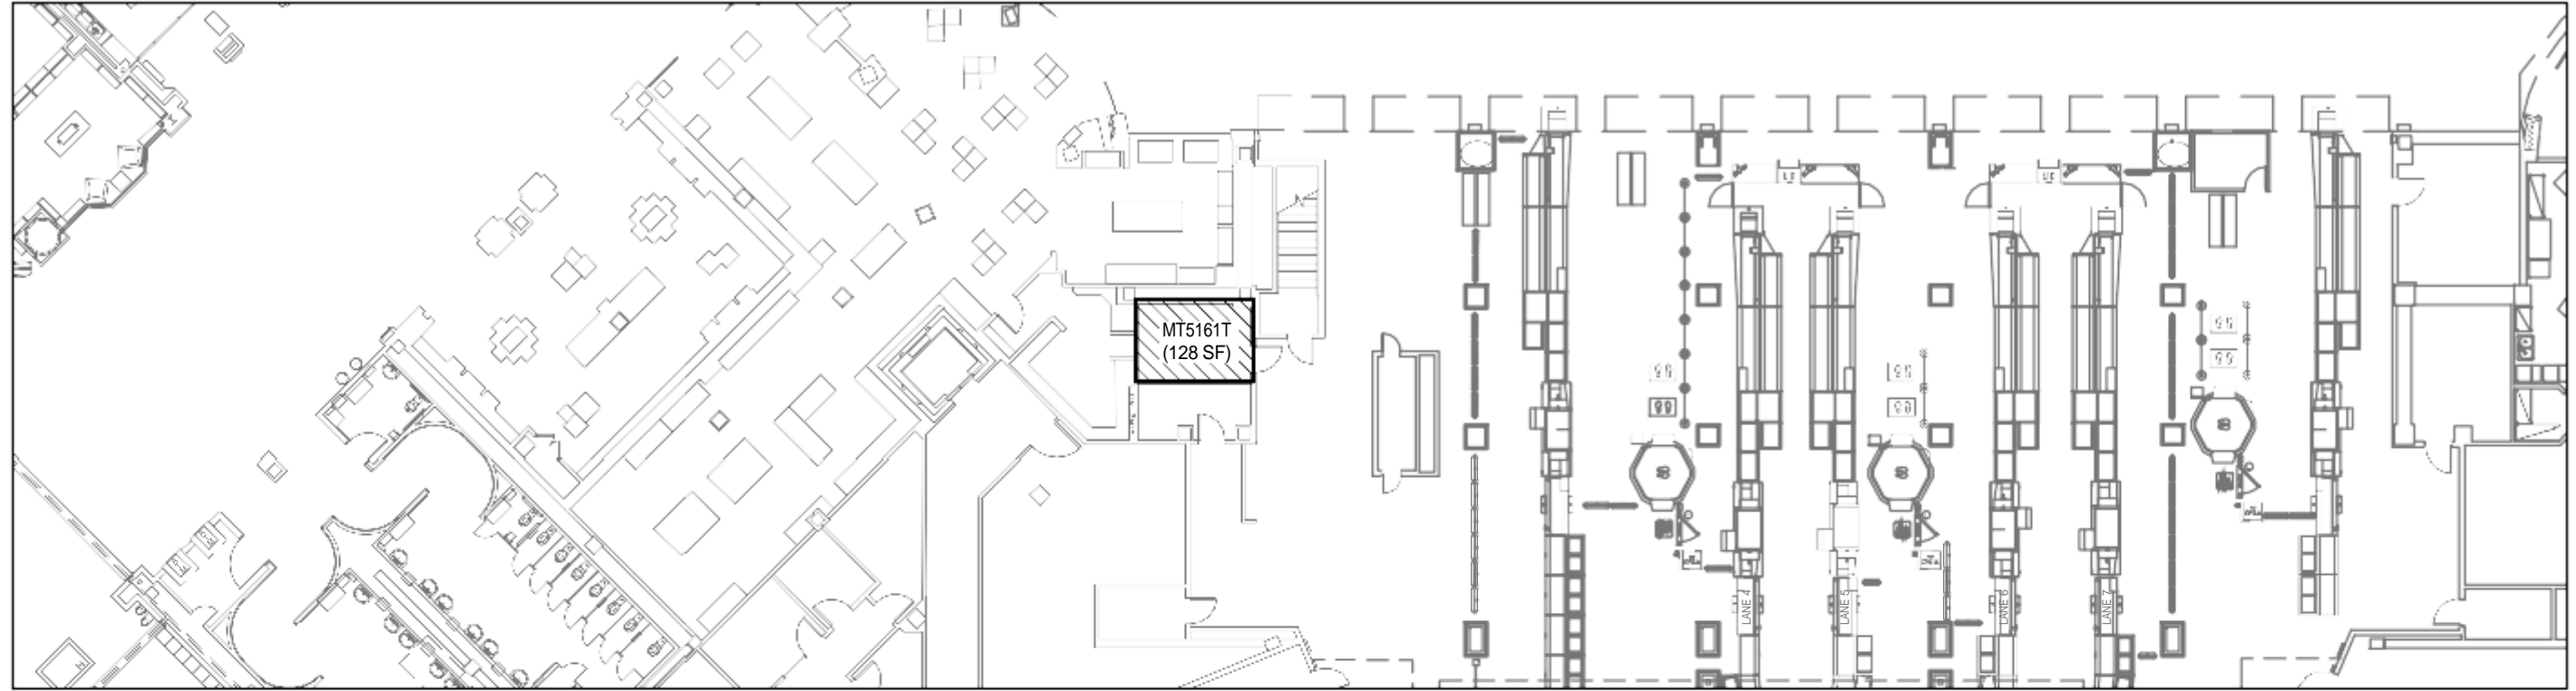

GENERAL SERVICES ADMINISTRATION

Item No. 8c_attach_3
Meeting Date: May 10, 2022

EXHIBIT A

LEGEND:
 LEASED OFFICE SPACE

Port of Seattle/Aviation Properties Seattle-Tacoma International Airport		DATE: 21MAR2022
BUILDING: MAIN TERMINAL LEVEL: MEZZANINE LOCATION:		SCALE: AS SHOWN
DRAWN BY:		CHECKED BY:
EXHIBIT NO. 1		1

V:\AV-Properties\01_PROPworks\00_Projects\Properties\2022\2020318_TSA_Lease_Amendments\CAD\TSA_Lease_#000307.dwg 21-Mar-22 10:55 AM

GENERAL SERVICES ADMINISTRATION

EXHIBIT A

LEGEND:

 LEASED OFFICE SPACE

Port of Seattle/Aviation Properties Seattle-Tacoma International Airport	
BUILDING:	MAIN TERMINAL
LEVEL:	TICKETING/CONCOURSE
LOCATION:	
DATE:	21MAR2022
SCALE:	AS SHOWN
DRAWN BY:	
CHECKED BY:	
EXHIBIT NO.	1

LEGEND:
◆ LEASED OFFICE SPACE

Port of Seattle/Aviation Properties
Seattle-Tacoma International Airport
S. 1380 SOUTH SATELLITE
R/S LEVEL