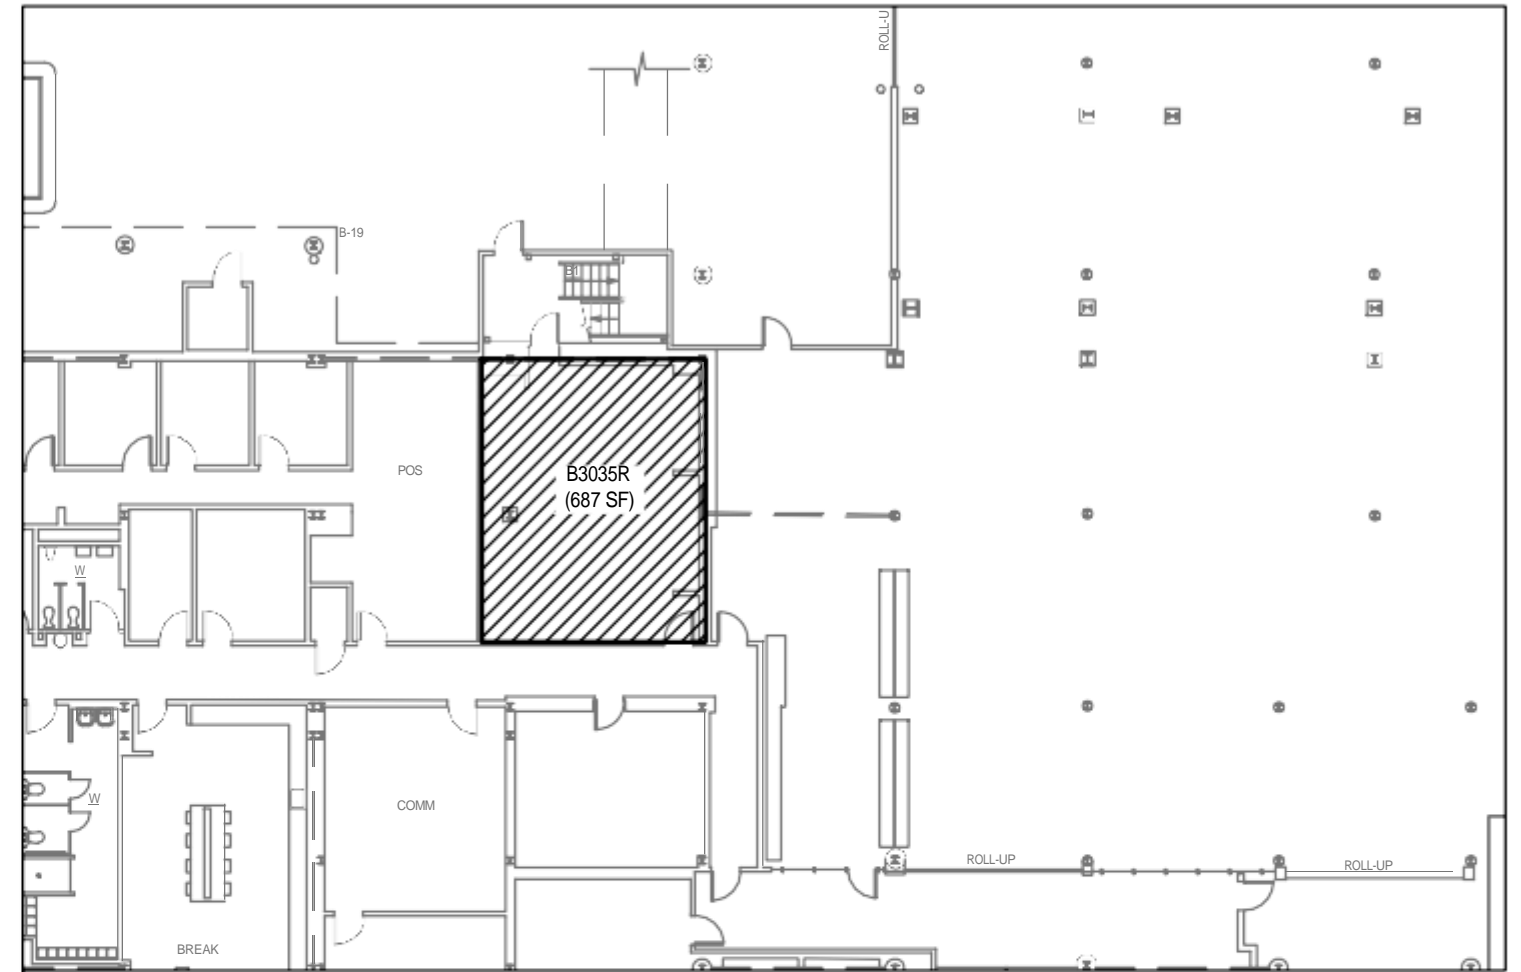

V:\AV-Properties\01_PROP\works\00_Properties\2022\220318_TSA_Lease_Amendments\CAD\TSA_Lease_#000307.dwg 21-Mar-22 10:55 AM

GENERAL SERVICES ADMINISTRATION

EXHIBIT A

LEGEND:
 LEASED OFFICE SPACE

Port of Seattle/Aviation Properties Seattle-Tacoma International Airport		DATE: 21MAR2022
BUILDING: MAIN TERMINAL LEVEL: BRIDGE LEVEL LOCATION:		SCALE: AS SHOWN
DRAWN BY:		CHECKED BY:
EXHIBIT NO. 1		1

V:\AV-Properties\01_PROPworks\00_Projects\Properties\2022\2020318_TSA_Lease_Amendments\CAD\TSA_Lease_#000307.dwg 21-Mar-22 10:55 AM

GENERAL SERVICES ADMINISTRATION

EXHIBIT A

LEGEND:
 LEASED OFFICE SPACE

Port of Seattle/Aviation Properties Seattle-Tacoma International Airport		DATE: 07/FEB/2022
BUILDING: MAIN TERMINAL		SCALE: AS SHOWN
LEVEL: BAGGAGE		DRAWN BY:
LOCATION:		CHECKED BY:
		EXHIBIT NO. 1