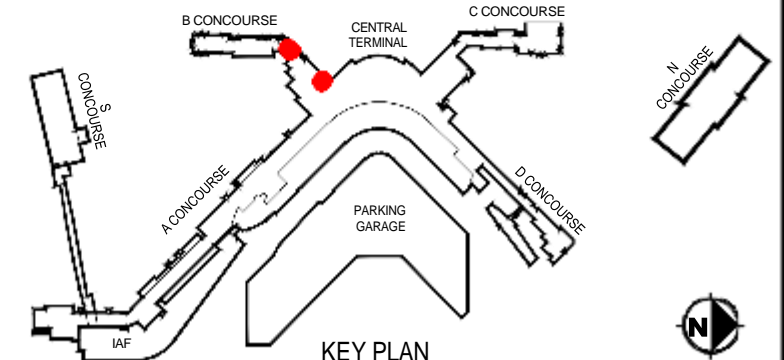

V:\AV-Properties\01_PROP\works\00_Properties\2022\220318_TSA_Lease_Amendments\CAD\TSA_Lease_#000307.dwg 21-Mar-22 10:55 AM

GENERAL SERVICES ADMINISTRATION

EXHIBIT A

LEGEND:
 LEASED OFFICE SPACE

Port of Seattle/Aviation Properties Seattle-Tacoma International Airport		DATE: 21MAR2022
BUILDING: MAIN TERMINAL LEVEL: BRIDGE LEVEL LOCATION:		SCALE: AS SHOWN
DRAWN BY:		CHECKED BY:
EXHIBIT NO. 1		1

V:\AV-Properties\01_PROPworks\00_Projects\Properties\2022\2020318_TSA_Lease_Amendments\CAD\TSA_Lease_#000307.dwg 21-Mar-22 10:55 AM

GENERAL SERVICES ADMINISTRATION

EXHIBIT A

LEGEND:
 LEASED OFFICE SPACE

Port of Seattle/Aviation Properties Seattle-Tacoma International Airport		DATE: 07/FEB/2022
BUILDING: MAIN TERMINAL		SCALE: AS SHOWN
LEVEL: BAGGAGE		DRAWN BY:
LOCATION:		CHECKED BY:
		EXHIBIT NO. 1